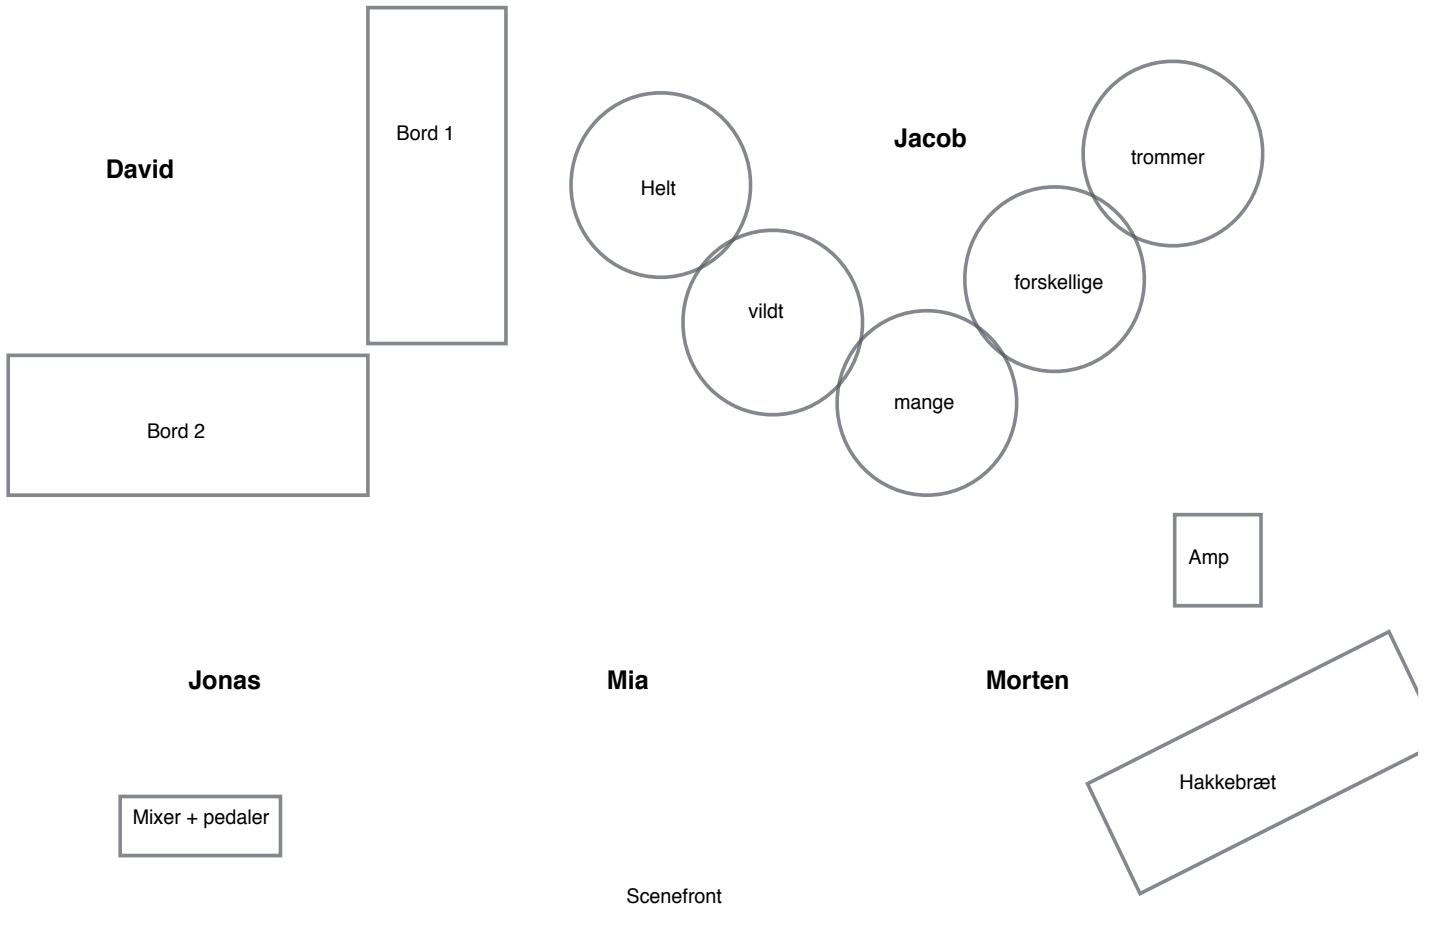

Technical Rider + Stageplan